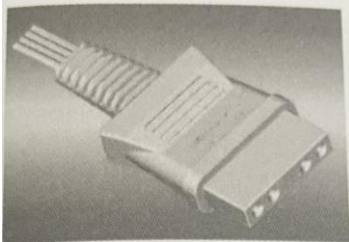

Plug

JIS C 8303 7A~12A 125V

(H)VFF	2x0.75mm ²
(H)VCTFK	2x0.75mm ²
HHFF	2x0.75mm ²

JIS C 8303 7A~12A 125V

(H)VFF	2x0.75mm ² ~1.25mm ²
(H)VCTF	2x0.75mm ² ~1.25mm ²
(H)VCTFK	2x0.75mm ² ~1.25mm ²
HHFF	2x0.75mm ² ~1.25mm ²

JIS C 8303 3A 125V

Differential connectors for appliances
 Plug for appliances
 Appliance Connectors

VFF	4x0.75mm ²
HVFF	4x0.75mm ²

JIS C 8303 12A~15A 125V

(H)VFF	2x2.00mm ²
(H)VCTF	2x2.00mm ²
(H)VCTFK	2x2.00mm ²
HHFF	2x2.00mm ²