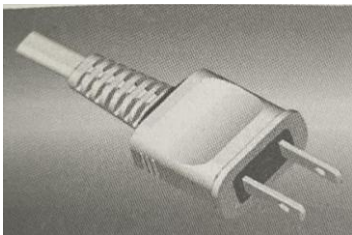

Plug

JIS C 8303 7A~12A 125V

(H)VFF	2x0.75mm ²
(H)VCTFK	2x0.75mm ²
HHFF	2x0.75mm ²

JIS C 8303 7A~12A 125V

(H)VFF	2x0.75mm ² ~1.25mm ²
(H)VCTF	2x0.75mm ² ~1.25mm ²
(H)VCTFK	2x0.75mm ² ~1.25mm ²
HHFF	2x0.75mm ² ~1.25mm ²

JIS C 8303 3A 125V

Differential connectors for appliances
 Plug for appliances
 Appliance Connectors

VFF	4x0.75mm ²
HVFF	4x0.75mm ²

JIS C 8303 12A~15A 125V

(H)VFF	2x2.00mm ²
(H)VCTF	2x2.00mm ²
(H)VCTFK	2x2.00mm ²
HHFF	2x2.00mm ²