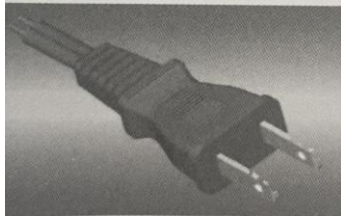

Plug

JIS C 8303 7A~12A 125V

(H)VFF	2x0.75mm ²
(H)VCTFK	2x0.75mm ²
HHFF	2x0.75mm ²

JIS C 8303 7A~12A 125V

(H)VFF	2x0.75mm ² ~1.25mm ²
(H)VCTF	2x0.75mm ² ~1.25mm ²
(H)VCTFK	2x0.75mm ² ~1.25mm ²
HHFF	2x0.75mm ² ~1.25mm ²

JIS C 8303 3A 125V

Differential connectors for appliances
 Plug for appliances
 Appliance Connectors

VFF	4x0.75mm ²
HVFF	4x0.75mm ²

JIS C 8303 12A~15A 125V

(H)VFF	2x2.00mm ²
(H)VCTF	2x2.00mm ²
(H)VCTFK	2x2.00mm ²
HHFF	2x2.00mm ²