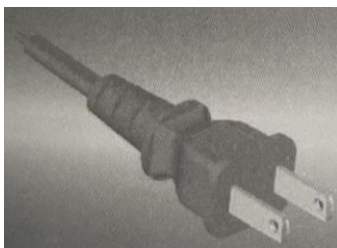

Plug

JIS C 8303 7A~12A 125V

(H)VFF	2x0.75mm ²
(H)VCTFK	2x0.75mm ²
HHFF	2x0.75mm ²

JIS C 8303 7A~12A 125V

(H)VFF	2x0.75mm ² ~1.25mm ²
(H)VCTF	2x0.75mm ² ~1.25mm ²
(H)VCTFK	2x0.75mm ² ~1.25mm ²
HHFF	2x0.75mm ² ~1.25mm ²

JIS C 8303 3A 125V

Differential connectors for appliances
 Plug for appliances
 Appliance Connectors

VFF	4x0.75mm ²
HVFF	4x0.75mm ²

JIS C 8303 12A~15A 125V

(H)VFF	2x2.00mm ²
(H)VCTF	2x2.00mm ²
(H)VCTFK	2x2.00mm ²
HHFF	2x2.00mm ²