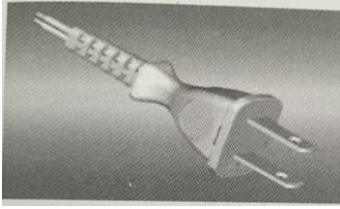

Plug

JIS C 8303 7A~12A 125V

(H)VFF	2x0.75mm ²
(H)VCTFK	2x0.75mm ²
HHFF	2x0.75mm ²

JIS C 8303 7A~12A 125V

(H)VFF	2x0.75mm ² ~1.25mm ²
(H)VCTF	2x0.75mm ² ~1.25mm ²
(H)VCTFK	2x0.75mm ² ~1.25mm ²
HHFF	2x0.75mm ² ~1.25mm ²

JIS C 8303 3A 125V

Differential connectors for appliances
 Plug for appliances
 Appliance Connectors

VFF	4x0.75mm ²
HVFF	4x0.75mm ²

JIS C 8303 12A~15A 125V

(H)VFF	2x2.00mm ²
(H)VCTF	2x2.00mm ²
(H)VCTFK	2x2.00mm ²
HHFF	2x2.00mm ²